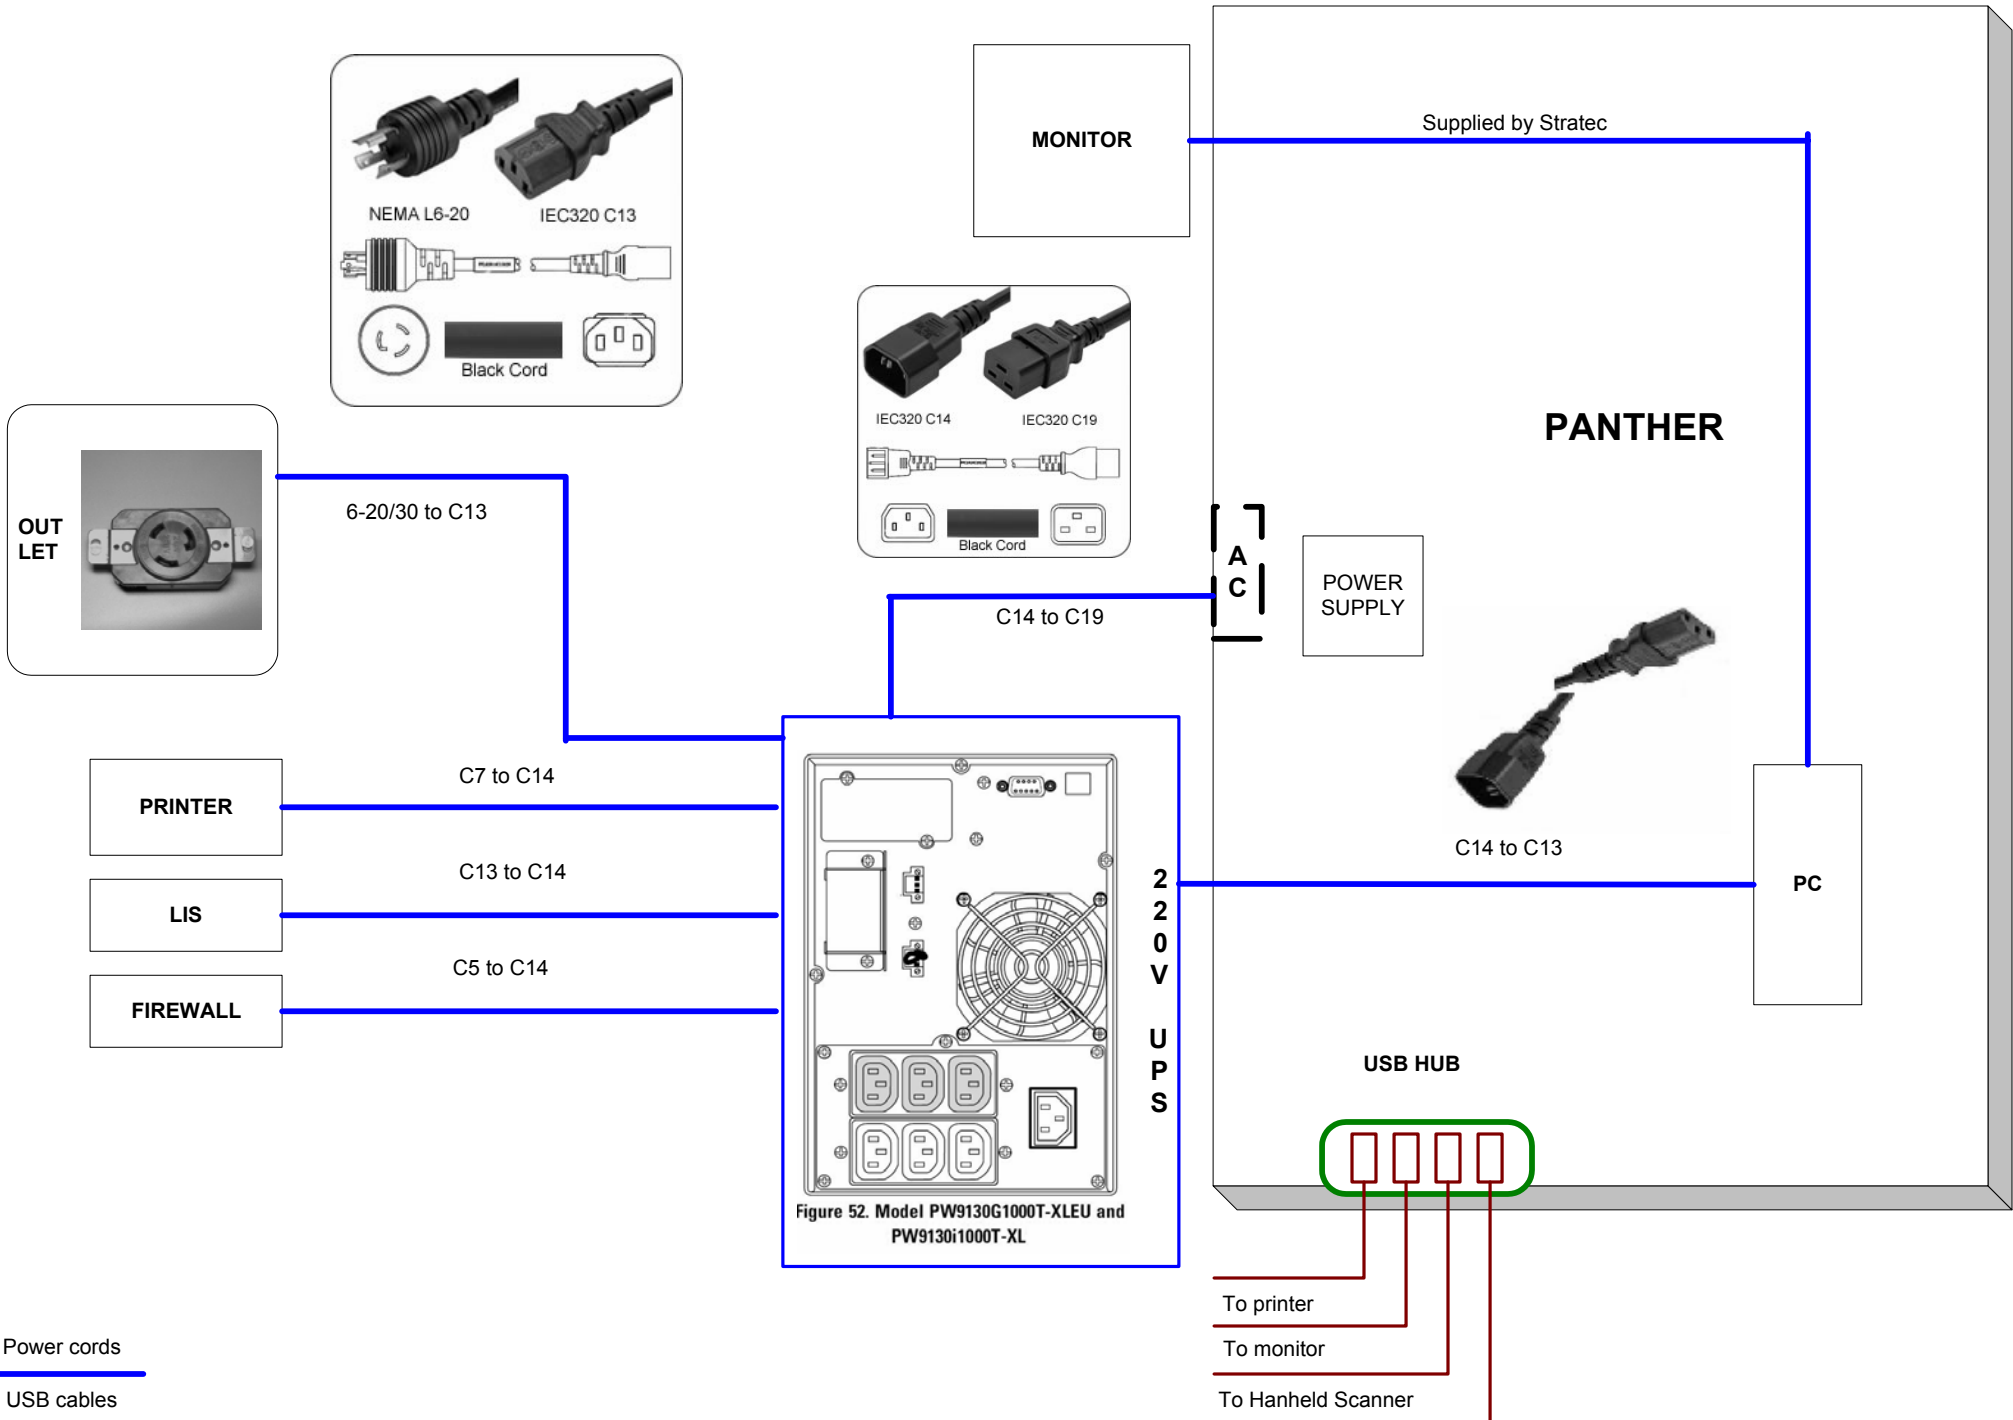

Panther with North America PDU

Panther with International PDU

Power cords
 USB cables

Panther with North America UPS

- PRINTER
- LIS
- FIREWALL

C7 to NEMA 5-15
 C13 to NEMA 5-15
 C5 to NEMA 5-15

NEMA L5-20 to C19

POWER SUPPLY

NEMA 5-15 to C13

USB HUB

- To printer
- To monitor
- To Hanheld Scanner

Panther with International UPS

Power cords

USB cables