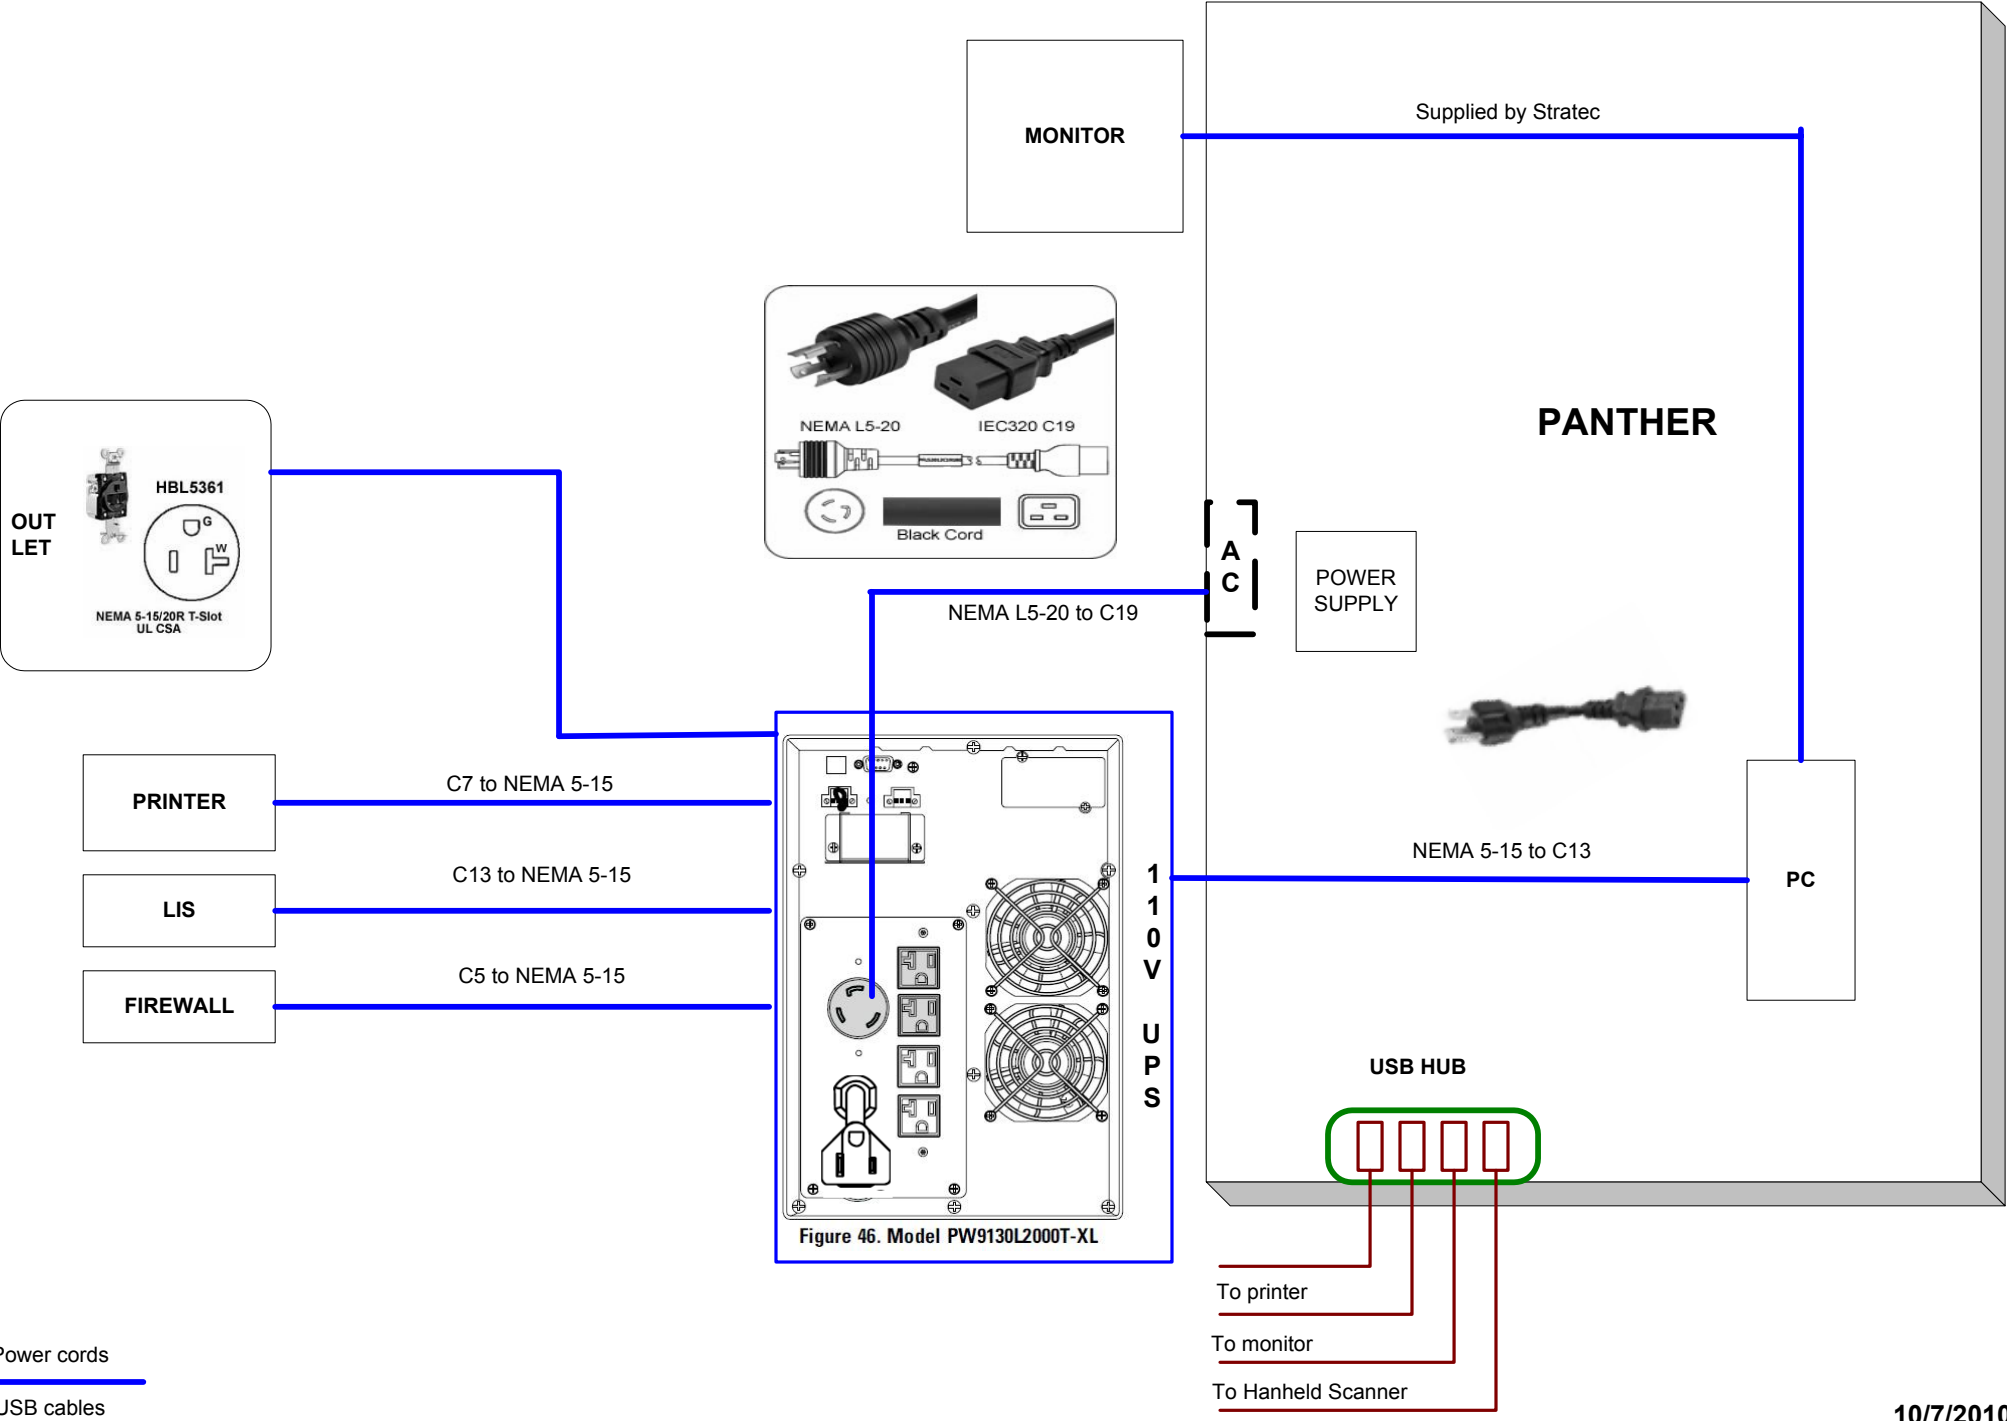

Panther with North America PDU

Panther with International PDU

Power cords
 USB cables

Panther with North America UPS

- PRINTER
- LIS
- FIREWALL

C7 to NEMA 5-15
 C13 to NEMA 5-15
 C5 to NEMA 5-15

NEMA L5-20 to C19

POWER SUPPLY

NEMA 5-15 to C13

USB HUB

- To printer
- To monitor
- To Hanheld Scanner

Panther with International UPS

Power cords

USB cables