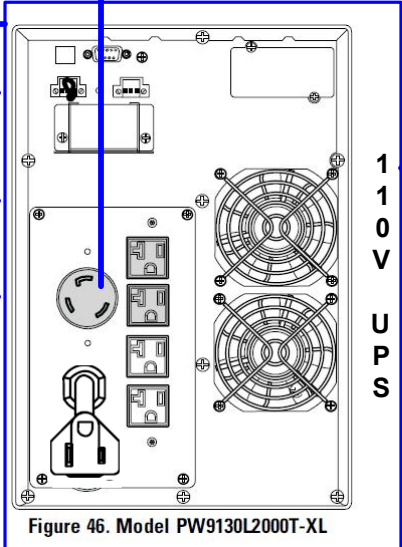

Panther with North America UPS

- PRINTER
- LIS
- FIREWALL

C7 to NEMA 5-15
C13 to NEMA 5-15
C5 to NEMA 5-15

NEMA L5-20 to C19

POWER SUPPLY

NEMA 5-15 to C13

USB HUB

- To printer
- To monitor
- To Hanheld Scanner