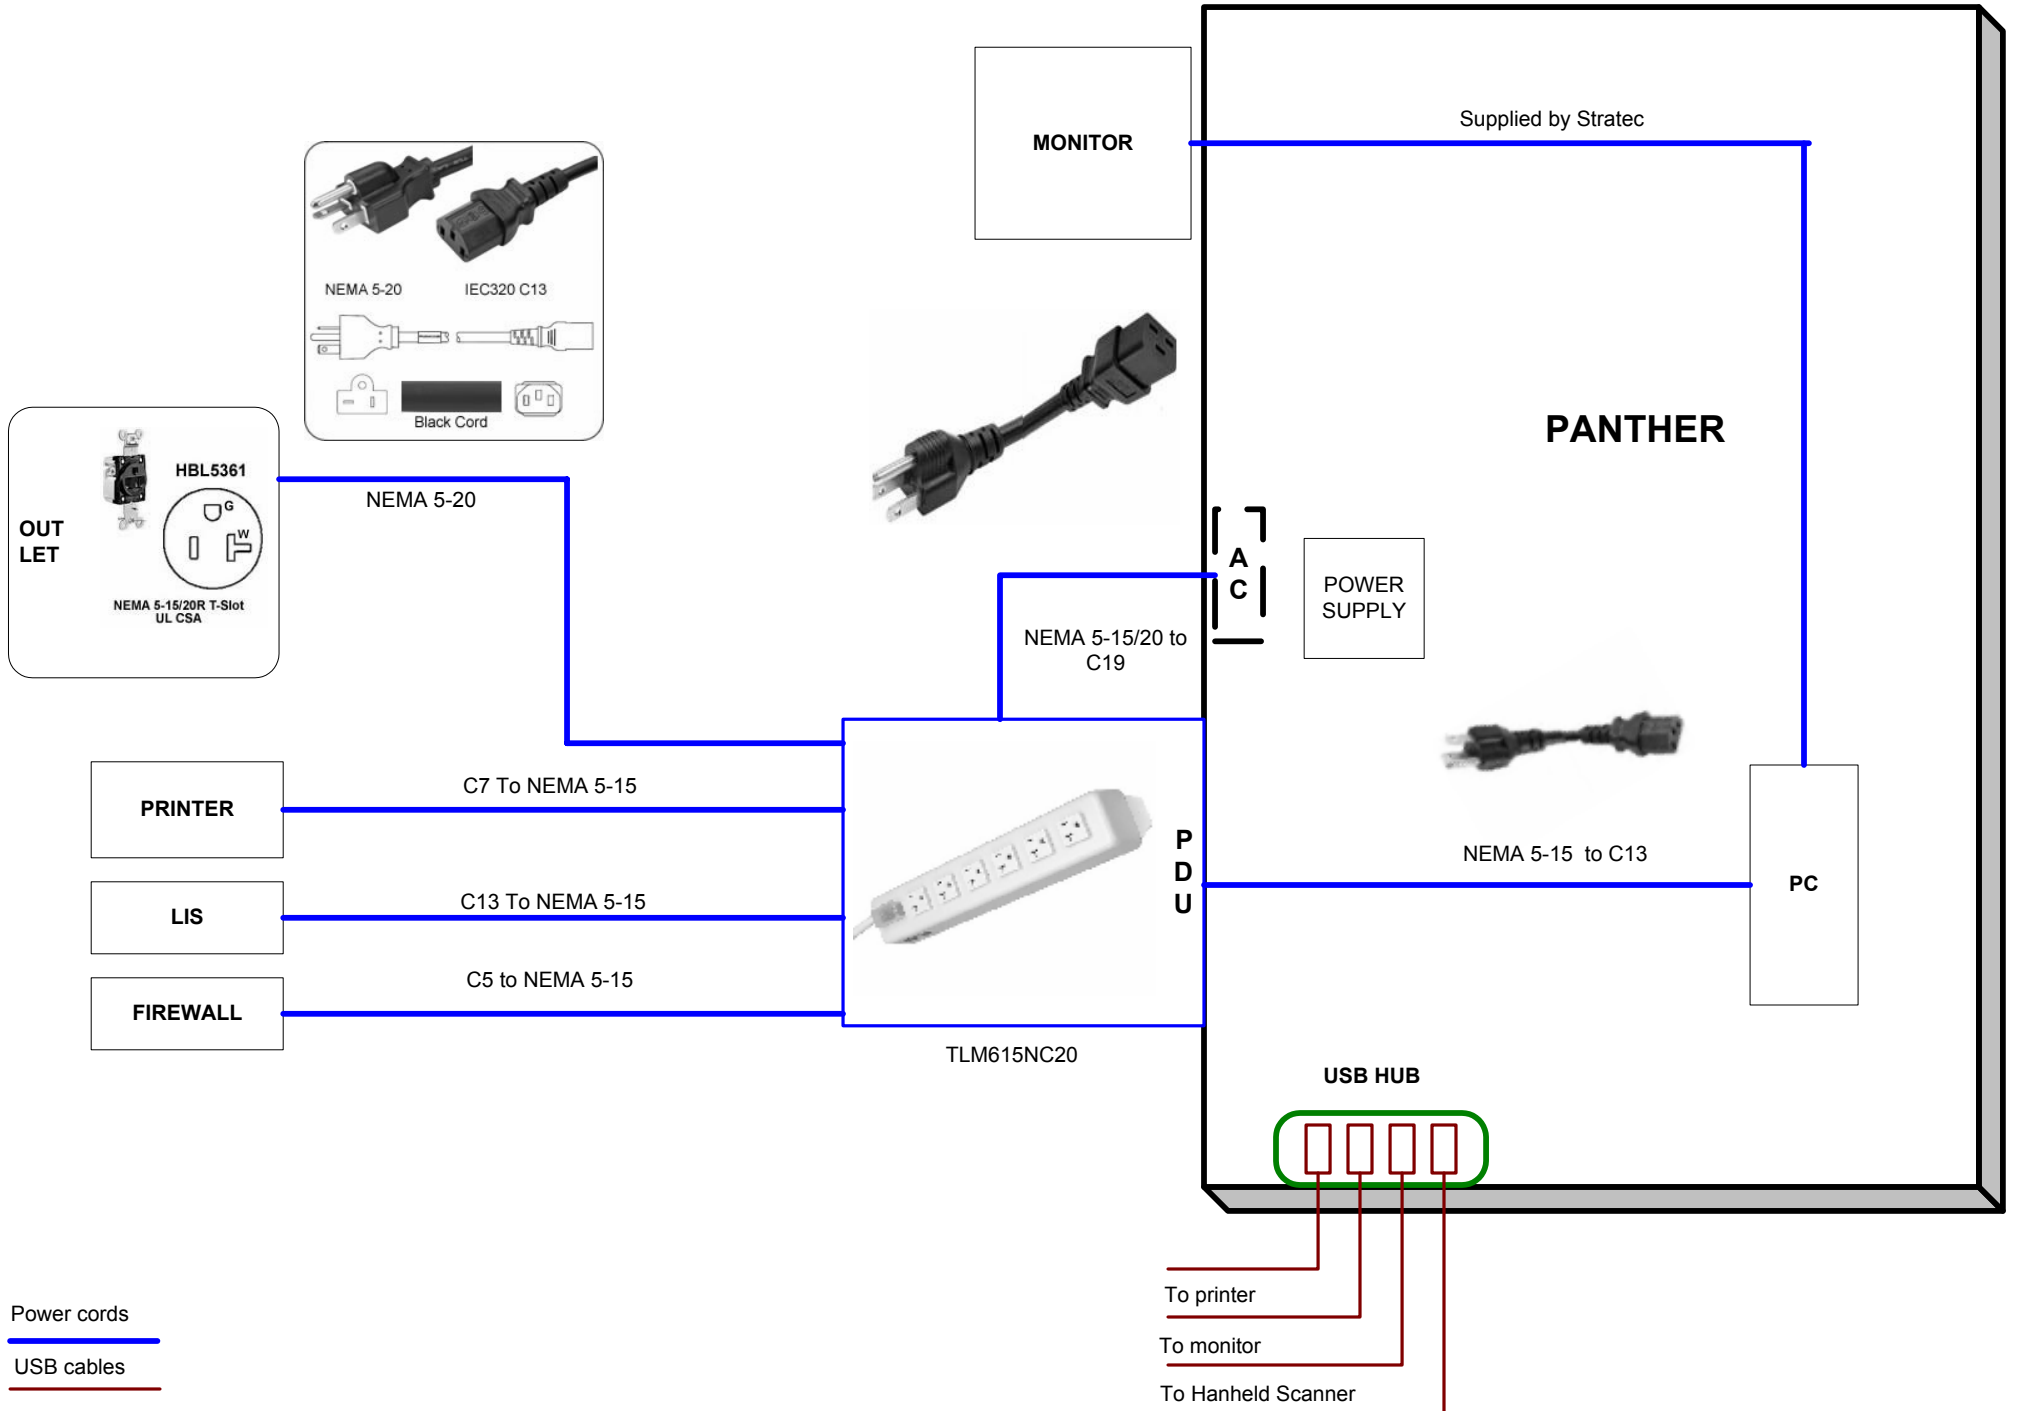

Panther with North America PDU

Panther with International PDU

Power cords
 USB cables

Panther with North America UPS

- PRINTER
- LIS
- FIREWALL

C7 to NEMA 5-15
 C13 to NEMA 5-15
 C5 to NEMA 5-15

NEMA L5-20 to C19

POWER SUPPLY

NEMA 5-15 to C13

USB HUB

- To printer
- To monitor
- To Hanheld Scanner

Panther with International UPS

Power cords

USB cables