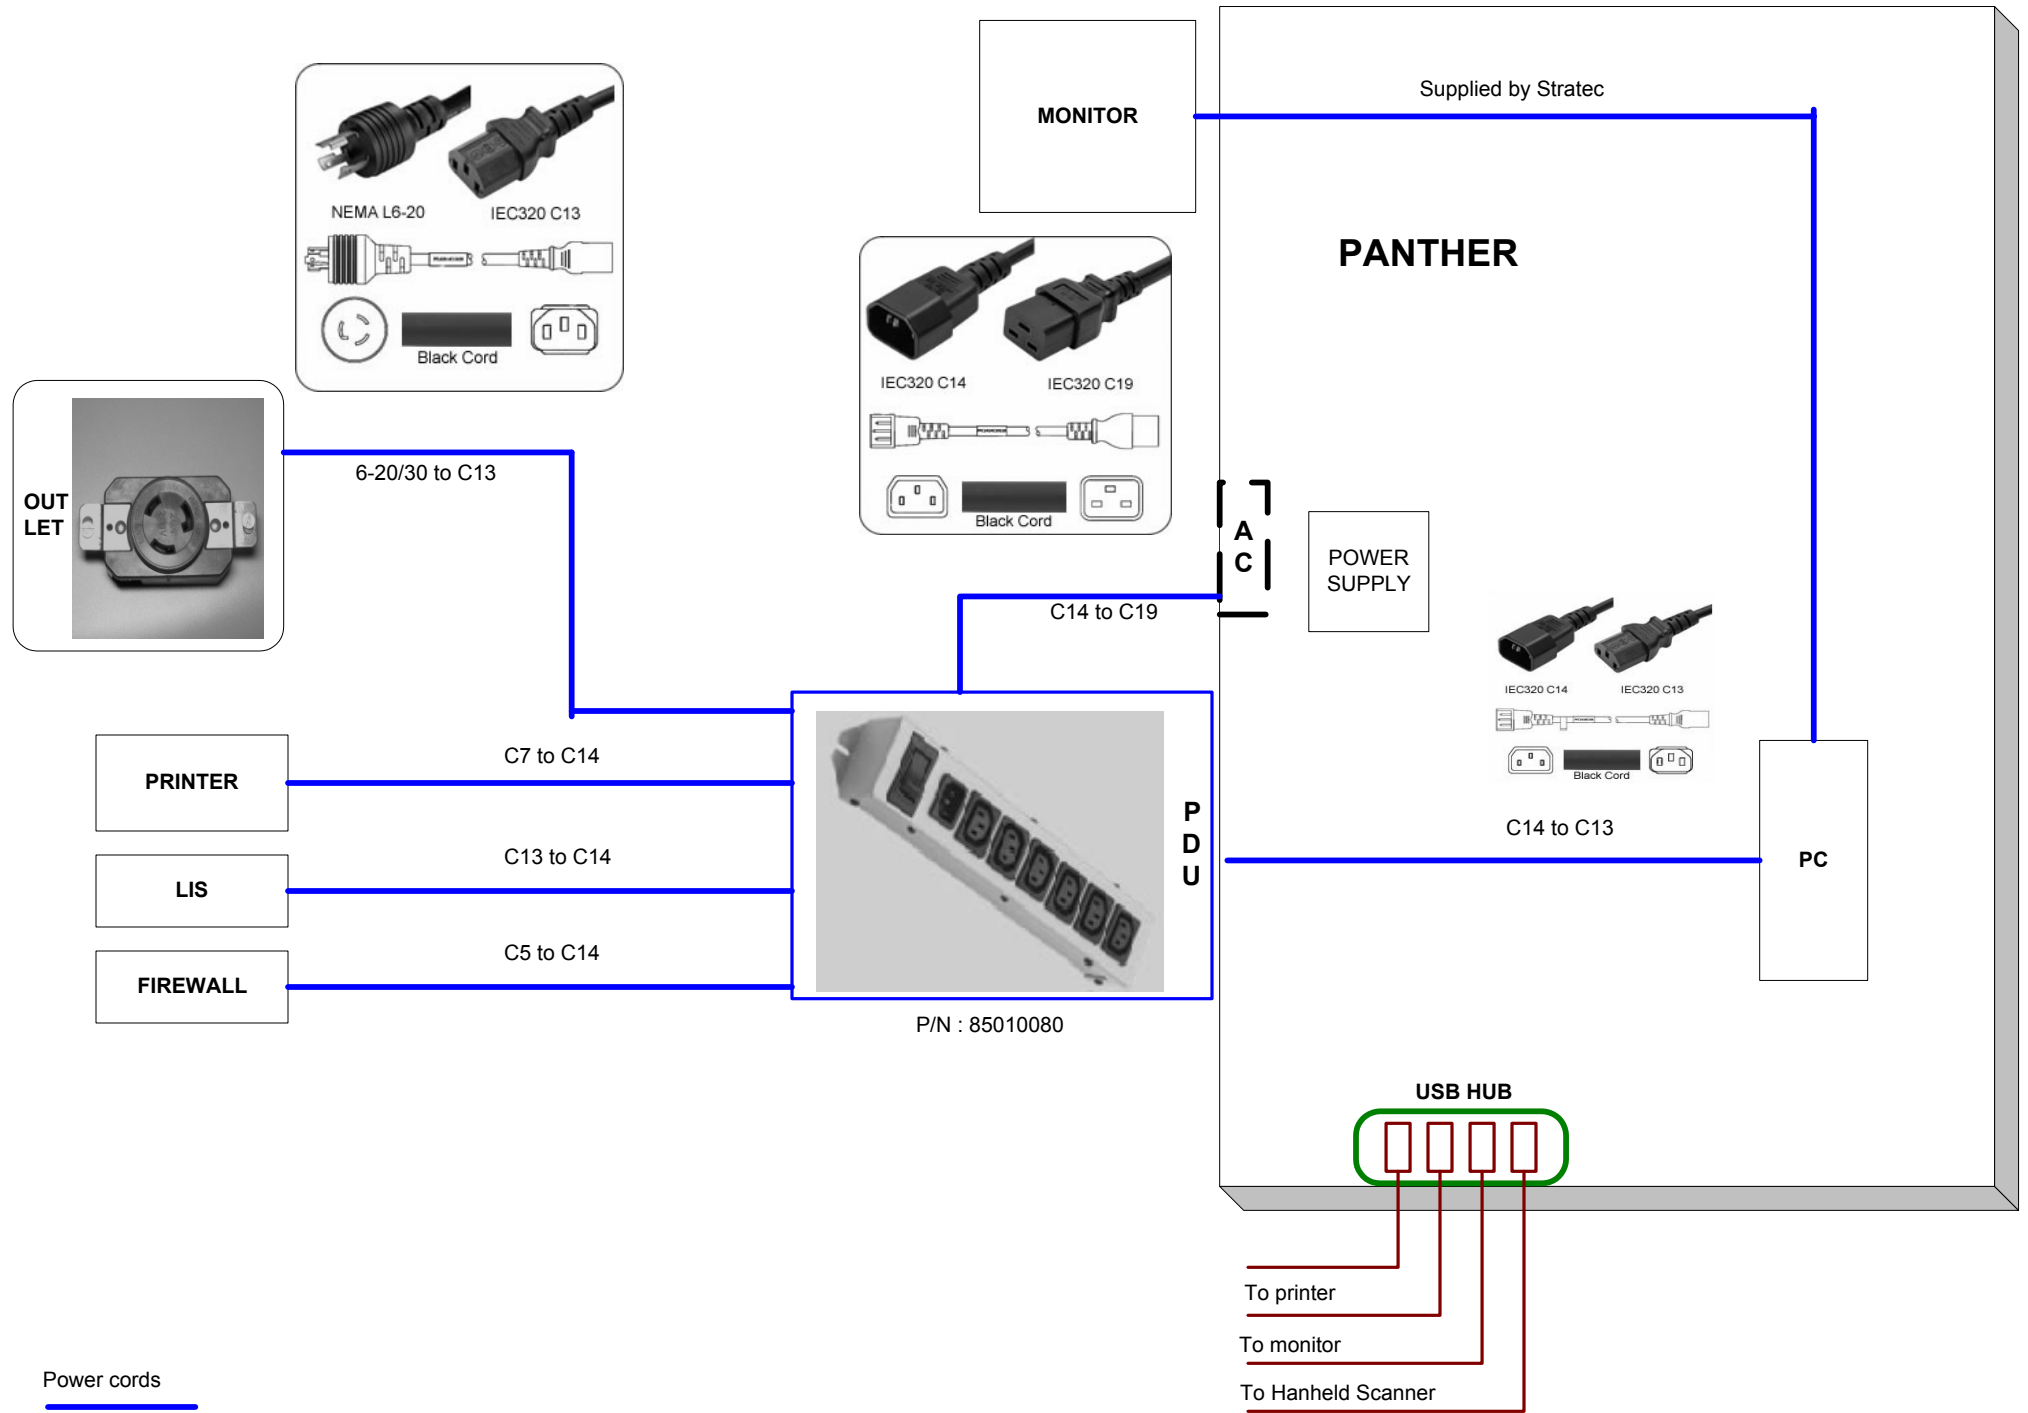

Panther with North America PDU

Panther with International PDU

Power cords
 USB cables

Panther with North America UPS

- PRINTER
- LIS
- FIREWALL

C7 to NEMA 5-15
 C13 to NEMA 5-15
 C5 to NEMA 5-15

NEMA L5-20 to C19

POWER SUPPLY

NEMA 5-15 to C13

USB HUB

- To printer
- To monitor
- To Hanheld Scanner

Panther with International UPS

Power cords

USB cables