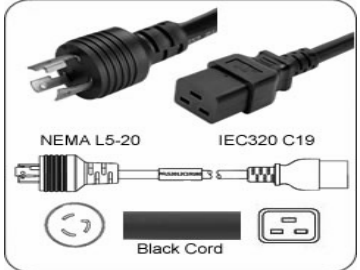

Panther with North America PDU

Panther with International PDU

Power cords
 USB cables

Panther with North America UPS

- PRINTER
- LIS
- FIREWALL

C7 to NEMA 5-15
 C13 to NEMA 5-15
 C5 to NEMA 5-15

NEMA L5-20 to C19

POWER SUPPLY

NEMA 5-15 to C13

USB HUB

- To printer
- To monitor
- To Hanheld Scanner

Panther with International UPS

Power cords

USB cables